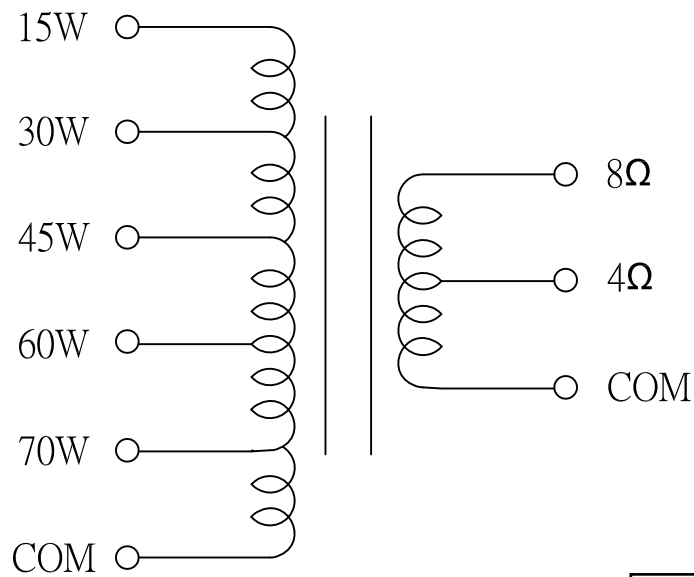

DIMENSIONS: m/m

Australian Monitor
46141S Transformer