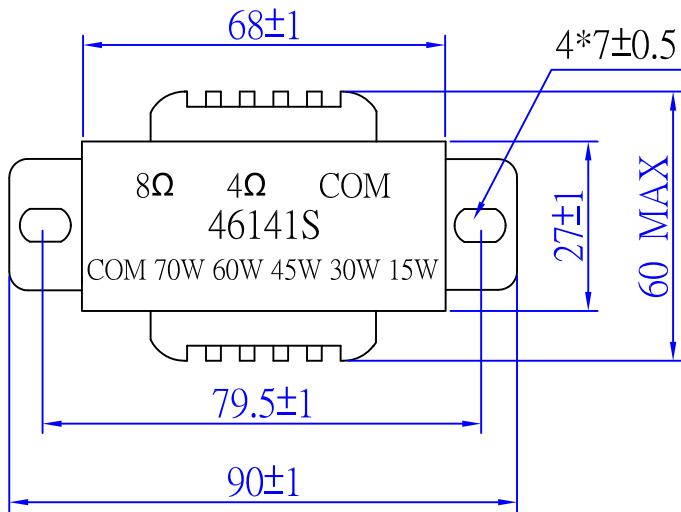

DIMENSIONS: m/m

Australian Monitor
46141S Transformer