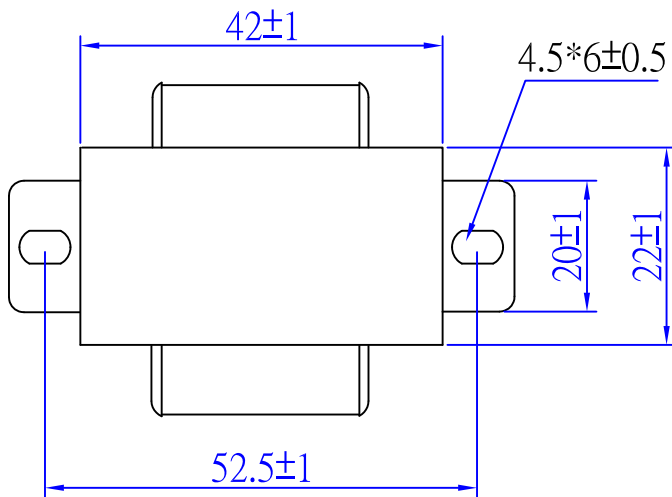

Therminal	1	2	3	4	5	6	7	8
Color	BLACK	BROWN	RED	YELLOW	GREEN	RED	BLACK	
Length	200	200	200	200	200	100	100	±10m/m
Strip & Tin	10±3					187 母端		
Class	1015#22					1007#22		

Australian Monitor
ATC5015A Transformer