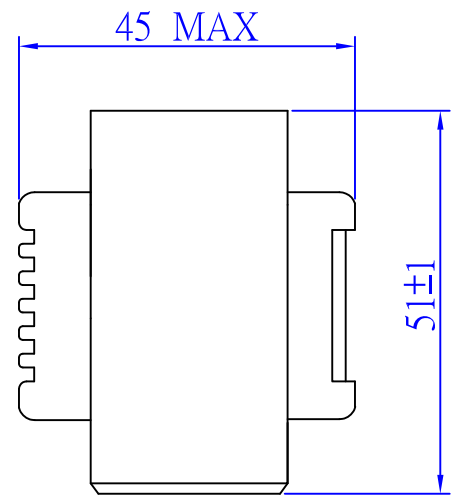

Therminal	1	2	3	4	5	6	7	8
Color	BLACK	BROWN	RED	YELLOW	GREEN	RED	BLACK	
Length	200	200	200	200	200	100	100	±10m/m
Strip & Tin	10±3					187 母端		
Class	1015#22					1007#22		

Australian Monitor
ATC5015A Transformer