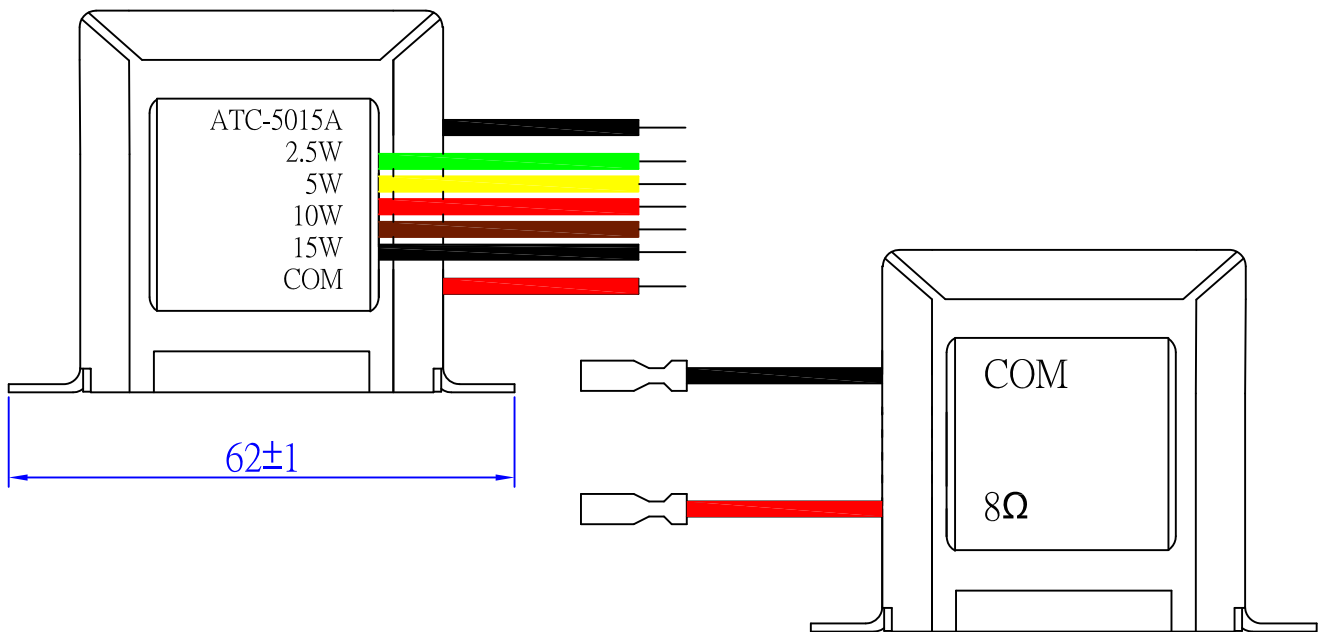

Therminal	1	2	3	4	5	6	7	8
Color	BLACK	BROWN	RED	YELLOW	GREEN	RED	BLACK	
Length	200	200	200	200	200	100	100	±10m/m
Strip & Tin	10±3					187 母端		
Class	1015#22					1007#22		

Australian Monitor
ATC5015A Transformer