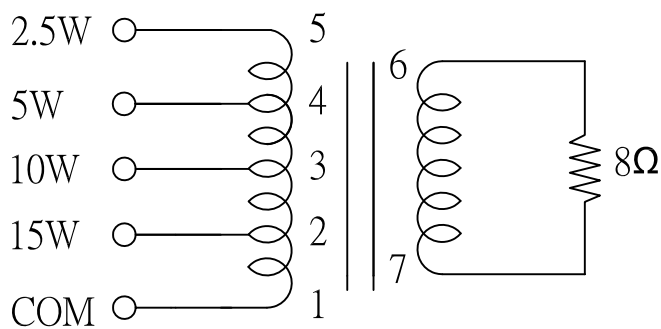

Therminal	1	2	3	4	5	6	7	8
Color	BLACK	BROWN	RED	YELLOW	GREEN	RED	BLACK	
Length	200	200	200	200	200	100	100	±10m/m
Strip & Tin	10±3					187 母端		
Class	1015#22					1007#22		

Australian Monitor
ATC5015A Transformer