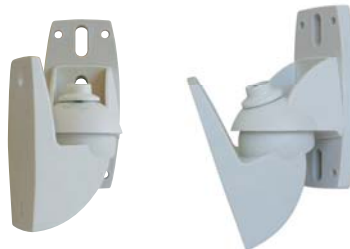

Australian Monitor

AM20WS and AM30WS

Wall Mounted Speakers

The Australian Monitor AM20WS and AM30WS wall mount speaker systems offer modern styling and high quality audio reproduction in a compact, easy to install enclosure. Featuring 70/100 volt or low impedance operation, the AM20WS and AM30WS are supplied in pairs with U brackets in black or white. An optional multi tilt bracket is available for the AM20WS and AM30WS. Whether it's background music reproduction or speech applications where intelligibility is paramount, the new AM20WS and AM30WS will give outstanding performance at a contractor friendly price.

Specifications

AM20WS

AM30WS

Components	88.9mm (3.5") woofer and 25.4mm (1") dome tweeter		127mm (5") woofer and 25.4mm (1") dome tweeter	
Power ratings (transformer tapings)	W (70V)	W (100V)	W (70V)	W (100V)
	20	20	30	30
	10	10	15	15
	5	5	7.5	7.5
	2.5	2.5	3.75	3.75
	1.25		1.9	
Driver power (Bypass mode)	20W @ 8ohms		30W @ 8ohms	
Frequency response	90Hz – 18kHz		80Hz – 18kHz	
Dispersion	100° x 100°		100° x 100°	
Sensitivity	87dB (1w/1m)		88dB (1w/1m)	
Material	ABS		ABS	
Dimensions (W x H x D)	Net		Net	
	215 x 170 x 143mm	8.46" x 6.0" x 5.63"	242 x 182 x 162mm	9.53" x 7.17 x 6.38"
Shipping	Shipping		Shipping	
	315 x 250 x 160mm	12.4" x 9.84" x 6.3"	350 x 280 x 185mm	13.78" x 11.02 x 7.28"
Weight	Net		Net	
	2.2kg (4.85lb)		2.5kg (5.51lb)	
Shipping	Shipping		Shipping	
	5.4kg (11.9lb)		6kg (13.23lb)	

Optional wall bracket
AMWS-SB

ENGINEERED BY AUSTRALIAN MONITOR

Address: 1 Clyde Street, Silverwater, Sydney NSW 2128 Australia. Private Bag 149, Silverwater NSW 1811 ABN 35 007 573 417

Website: www.australianmonitor.com.au International enquiries email: international@australianmonitor.com.au