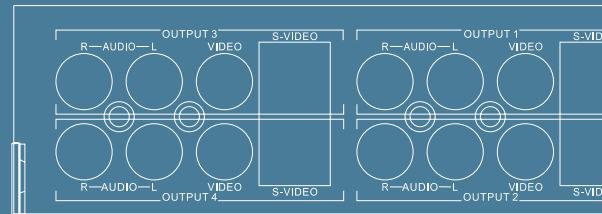

▶▶ **A MORE THOROUGH EXAMINATION**

The ANMAV VS84 audio visual matrix switcher is a cost effective, yet high quality AV source matrix switcher designed for the highly demanding commercial audio visual market. Featuring 8 composite/S video, stereo RCA audio inputs which can be routed to any 4 composite/S video and stereo RCA audio outputs, this compact 1 RU AV matrix switcher has front panel control with LED indication. Alternatively, sources can be routed via the supplied infra-red remote control or via RS232 serial control. The ANMAV VS84 provides comprehensive audio visual switching in an elegant slim line package, with the flexibility and features demanded in a quality audio visual product.

AMAV VS84

► ► ARCHITECTURAL SPECIFICATION

The AV matrix switcher shall be of compact design and feature 8 composite/S video, stereo RCA audio inputs and 4 composite/S video, stereo RCA audio outputs. The unit shall have LED indication of source selected on the front panel and be operable via the front panel, via infra-red remote control or via RS232 serial control. The unit shall be an Australian Monitor AMAV VS84.

► ► SPECIFICATIONS

VIDEO INPUTS	8 x S-video (4 way Mini-DIN connectors) and 8 x composite video (RCA connectors), 750hm
AUDIO INPUTS	8 x Stereo line level audio, 47kOhm, dual RCA connectors
VIDEO OUTPUTS	4 x S-video (4 way Mini-DIN connectors) and 4 x composite video (RCA connectors), 750hm
AUDIO OUTPUTS	4 x Stereo line level audio, 47kOhm, dual RCA connectors
VIDEO BANDWIDTH	>150MHz
VIDEO CROSSTALK	>60dB
AUDIO CROSSTALK	>60dB
AUDIO SNR	>77dB
AUDIO THD+N	<0.02%
CONTROL	Front Panel, IR Remote, RS232
RS232 CONTROL	9600 Baud, No Parity, 8 data bits, 1 stop bit
POWER	+12V DC, centre +ve, outer -ve, 1.2A Max
DIMENSIONS (H X W X D)	44mm x 440mm x 200mm
SHIPPING DIMENSIONS (H X W X D)	98mm x 510mm x 283mm
SHIPPING WEIGHT	3.5 kg