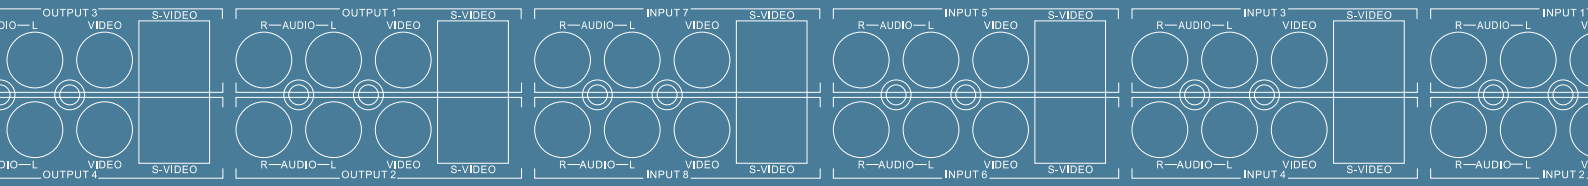

▶▶ **A MORE THOROUGH EXAMINATION**

The ANMAV VS84 audio visual matrix switcher is a cost effective, yet high quality AV source matrix switcher designed for the highly demanding commercial audio visual market. Featuring 8 composite/S video, stereo RCA audio inputs which can be routed to any 4 composite/S video and stereo RCA audio outputs, this compact 1 RU AV matrix switcher has front panel control with LED indication. Alternatively, sources can be routed via the supplied infra-red remote control or via RS232 serial control. The ANMAV VS84 provides comprehensive audio visual switching in an elegant slim line package, with the flexibility and features demanded in a quality audio visual product.

AMAV VS84

► ► ARCHITECTURAL SPECIFICATION

The AV matrix switcher shall be of compact design and feature 8 composite/S video, stereo RCA audio inputs and 4 composite/S video, stereo RCA audio outputs. The unit shall have LED indication of source selected on the front panel and be operable via the front panel, via infra-red remote control or via RS232 serial control. The unit shall be an Australian Monitor AMAV VS84.

► ► SPECIFICATIONS

VIDEO INPUTS	8 x S-video (4 way Mini-DIN connectors) and 8 x composite video (RCA connectors), 750hm
AUDIO INPUTS	8 x Stereo line level audio, 47kOhm, dual RCA connectors
VIDEO OUTPUTS	4 x S-video (4 way Mini-DIN connectors) and 4 x composite video (RCA connectors), 750hm
AUDIO OUTPUTS	4 x Stereo line level audio, 47kOhm, dual RCA connectors
VIDEO BANDWIDTH	>150MHz
VIDEO CROSSTALK	>60dB
AUDIO CROSSTALK	>60dB
AUDIO SNR	>77dB
AUDIO THD+N	<0.02%
CONTROL	Front Panel, IR Remote, RS232
RS232 CONTROL	9600 Baud, No Parity, 8 data bits, 1 stop bit
POWER	+12V DC, centre +ve, outer -ve, 1.2A Max
DIMENSIONS (H X W X D)	44mm x 440mm x 200mm
SHIPPING DIMENSIONS (H X W X D)	98mm x 510mm x 283mm
SHIPPING WEIGHT	3.5 kg