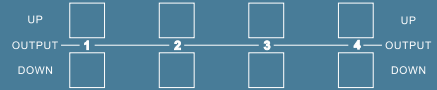

VS84
8x4 AV Matrix Switcher

ANMAV VS84

▶▶ **AT A GLANCE**

- 8 composite/S video, stereo RCA inputs
- 4 composite/S video, stereo RCA outputs
- Compact 1 RU size
- Front Panel LED indication
- Infra-red remote control
- RS232 serial control

▶▶ **A MORE THOROUGH EXAMINATION**

The ANMAV VS84 audio visual matrix switcher is a cost effective, yet high quality AV source matrix switcher designed for the highly demanding commercial audio visual market. Featuring 8 composite/S video, stereo RCA audio inputs which can be routed to any 4 composite/S video and stereo RCA audio outputs, this compact 1 RU AV matrix switcher has front panel control with LED indication. Alternatively, sources can be routed via the supplied infra-red remote control or via RS232 serial control. The ANMAV VS84 provides comprehensive audio visual switching in an elegant slim line package, with the flexibility and features demanded in a quality audio visual product.