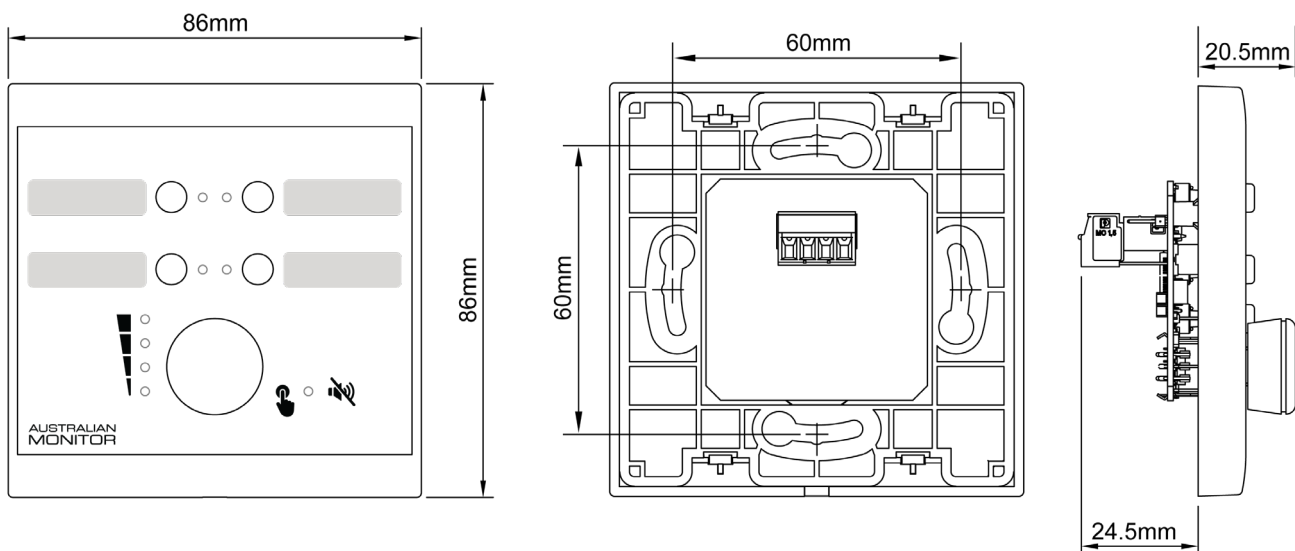

LINE DRAWINGS

ENGINEERED BY AUSTRALIAN MONITOR

Address: Unit 1, 2 Daydream Street, Warriewood NSW 2102 Australia

Website: www.australianmonitor.com.au

International enquiries email: international@australianmonitor.com.au

ABN 86 003 231 187