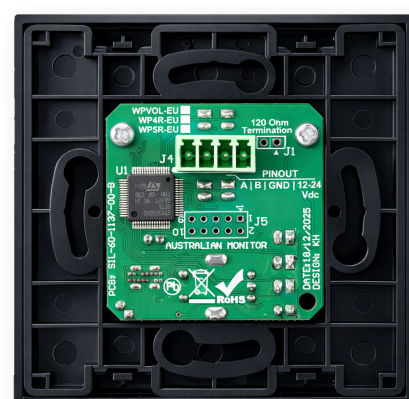

WP4R-EU WALL PANEL

WP4R-EU-W • WP4R-EU-B

The Australian Monitor WP4R-EU is a programmable wall panel featuring four buttons and a rotary volume control, designed in a European/UK standard form factor.

Each button provides a momentary contact switch with an integrated status LED, while the volume control includes four LED indicators to display the current level and a push-button for quick audio mute and unmute control.

When connected to compatible Australian Monitor products equipped with accessory ports, the WP4R-EU can be programmed to manage audio sources, adjust levels, trigger tones, play back messages, and activate a wide range of system functions.

FEATURES

- 4 momentary push buttons
- Rotary volume control with push-to-mute
- Integrated green/red status LEDs
- Volume level indicator
- 12-24V DC operation
- RS485 communication port

WP4R-EU-W

WP4R-EU-B

MODEL	WP4R-EU	COMMENTS
GENERAL		
USER CONTROLS	Momentary push buttons, Rotary Volume Control	
INPUT CONNECTORS	3.81mm 4way Euroblock (A, B, GND, 12-24V DC)	
PROGRAMMING INTERFACE	USB-C	PC Control Software
POWER REQUIREMENTS		
INPUT VOLTAGE	+12 to +24V DC	
INPUT CURRENT	12V = 23mA (All red LEDs On) 24V = 13mA (All red LEDs On)	
POWER CONSUMPTION	0.32W Max	
THERMAL DISSIPATION CONSUMPTION	1.06 BTU	1W = 3.412 BTU/Hr
MECHANICAL		
PRODUCT DIMENSIONS	86mm x 45mm x 86mm (3.4"W x 1.8"D x 3.4"H)	
SHIPPING DIMENSIONS	156 x 132 x 101mm (6.1"W x 5.2"D x 4"H)	
NET WEIGHT	75g (0.17Lbs)	
SHIPPING WEIGHT	0.2kg (0.5Lbs)	
FINISH	ABS Plastic	
COLOUR	White or Black	RAL 9010 / RAL 9005
OPERATING TEMPERATURE	0°C to 40°C (95% RH)	
APPROVALS		
	CE, IEC, RCM	