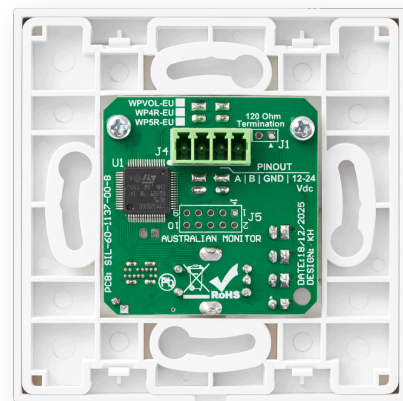

WP4R-EU WALL PANEL

WP4R-EU-W • WP4R-EU-B

The Australian Monitor WP4R-EU is a programmable wall panel featuring four buttons and a rotary volume control, designed in a European/UK standard form factor.

Each button provides a momentary contact switch with an integrated status LED, while the volume control includes four LED indicators to display the current level and a push-button for quick audio mute and unmute control.

When connected to compatible Australian Monitor products equipped with accessory ports, the WP4R-EU can be programmed to manage audio sources, adjust levels, trigger tones, play back messages, and activate a wide range of system functions.

FEATURES

- 4 momentary push buttons
- Rotary volume control with push-to-mute
- Integrated green/red status LEDs
- Volume level indicator
- 12-24V DC operation
- RS485 communication port

WP4R-EU-W

WP4R-EU-B

MODEL	WP4R-EU	COMMENTS
GENERAL		
USER CONTROLS	Momentary push buttons, Rotary Volume Control	
INPUT CONNECTORS	3.81mm 4way Euroblock (A, B, GND, 12-24V DC)	
PROGRAMMING INTERFACE	USB-C	PC Control Software
POWER REQUIREMENTS		
INPUT VOLTAGE	+12 to +24V DC	
INPUT CURRENT	12V = 23mA (All red LEDs On) 24V = 13mA (All red LEDs On)	
POWER CONSUMPTION	0.32W Max	
THERMAL DISSIPATION CONSUMPTION	1.06 BTU	1W = 3.412 BTU/Hr
MECHANICAL		
PRODUCT DIMENSIONS	86mm x 45mm x 86mm (3.4"W x 1.8"D x 3.4"H)	
SHIPPING DIMENSIONS	156 x 132 x 101mm (6.1"W x 5.2"D x 4"H)	
NET WEIGHT	75g (0.17Lbs)	
SHIPPING WEIGHT	0.2kg (0.5Lbs)	
FINISH	ABS Plastic	
COLOUR	White or Black	RAL 9010 / RAL 9005
OPERATING TEMPERATURE	0°C to 40°C (95% RH)	
APPROVALS		
	CE, IEC, RCM	