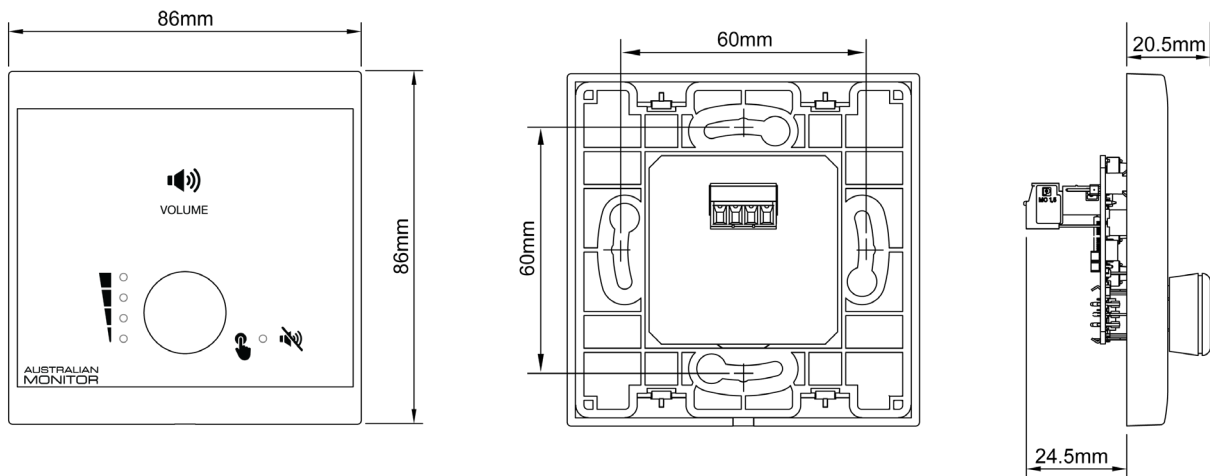

WPVOL-EU-B

MODEL	WPVOL-EU	COMMENTS
GENERAL		
USER CONTROLS	Rotary Volume Control	
INPUT CONNECTORS	3.81mm 4way Euroblock (A, B, GND, 12-24V DC)	
PROGRAMMING INTERFACE	USB-C	PC Control Software
POWER REQUIREMENTS		
INPUT VOLTAGE	+12 to +24V DC	
INPUT CURRENT	12V = 16mA (All red LEDs On) 24V = 9mA (All red LEDs On)	
POWER CONSUMPTION	0.22W Max	
THERMAL DISSIPATION CONSUMPTION	0.75 BTU	1W = 3.412 BTU/Hr
MECHANICAL		
PRODUCT DIMENSIONS	86mm x 45mm x 86mm (3.4"W x 1.8"D x 3.4"H)	
SHIPPING DIMENSIONS	156 x 132 x 101mm (6.1"W x 5.2"D x 4"H)	
NET WEIGHT	70g (0.15Lbs)	
SHIPPING WEIGHT	0.2kg (0.5Lbs)	
FINISH	ABS Plastic	
COLOUR	White or Black	RAL 9010 / RAL 9005
OPERATING TEMPERATURE	0°C to 40°C (95% RH)	
APPROVALS		
	CE, IEC, RCM	

LINE DRAWINGS

ENGINEERED BY AUSTRALIAN MONITOR

Address: Unit 1, 2 Daydream Street, Warriewood NSW 2102 Australia

Website: www.australianmonitor.com.au

International enquiries email: international@australianmonitor.com.au