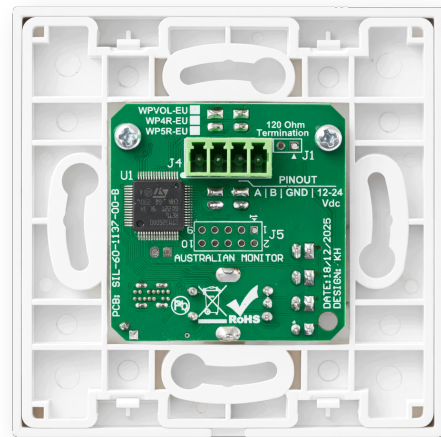

WPVOL-EU WALL PANEL

WPVOL-EU-W • WPVOL-EU-B

The Australian Monitor WPVOL-EU is a dedicated volume control wall panel designed in a European/UK standard form factor.

A large rotary control provides smooth, intuitive volume adjustment, while four LED indicators display the current level at a glance. Pressing the rotary control activates mute, with a status LED providing clear visual confirmation of mute state.

When connected to compatible Australian Monitor products equipped with accessory ports, the WPVOL-EU can be programmed to adjust volume levels and control mute across a wide range of system configurations.

FEATURES

- Rotary volume control with push-to-mute
- 4 LED volume level indicators
- Status LED for mute indication
- RS485 communication port
- USB-C programming interface
- 12-24V DC operation

WPVOL-EU-W

WPVOL-EU-B

MODEL	WPVOL-EU	COMMENTS
GENERAL		
USER CONTROLS	Rotary Volume Control	
INPUT CONNECTORS	3.81mm 4way Euroblock (A, B, GND, 12-24V DC)	
PROGRAMMING INTERFACE	USB-C	PC Control Software
POWER REQUIREMENTS		
INPUT VOLTAGE	+12 to +24V DC	
INPUT CURRENT	12V = 16mA (All red LEDs On) 24V = 9mA (All red LEDs On)	
POWER CONSUMPTION	0.22W Max	
THERMAL DISSIPATION CONSUMPTION	0.75 BTU	1W = 3.412 BTU/Hr
MECHANICAL		
PRODUCT DIMENSIONS	86mm x 45mm x 86mm (3.4"W x 1.8"D x 3.4"H)	
SHIPPING DIMENSIONS	156 x 132 x 101mm (6.1"W x 5.2"D x 4"H)	
NET WEIGHT	70g (0.15Lbs)	
SHIPPING WEIGHT	0.2kg (0.5Lbs)	
FINISH	ABS Plastic	
COLOUR	White or Black	RAL 9010 / RAL 9005
OPERATING TEMPERATURE	0°C to 40°C (95% RH)	
APPROVALS		
	CE, IEC, RCM	