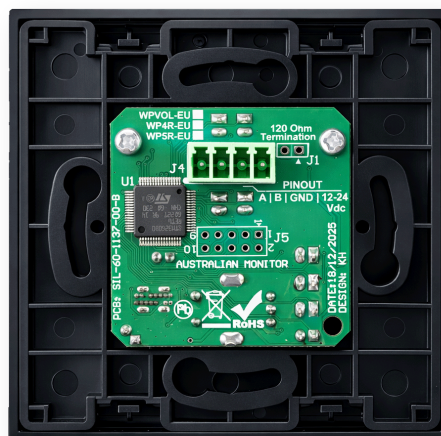

WPVOL-EU WALL PANEL

WPVOL-EU-W • WPVOL-EU-B

The Australian Monitor WPVOL-EU is a dedicated volume control wall panel designed in a European/UK standard form factor.

A large rotary control provides smooth, intuitive volume adjustment, while four LED indicators display the current level at a glance. Pressing the rotary control activates mute, with a status LED providing clear visual confirmation of mute state.

When connected to compatible Australian Monitor products equipped with accessory ports, the WPVOL-EU can be programmed to adjust volume levels and control mute across a wide range of system configurations.

FEATURES

- Rotary volume control with push-to-mute
- 4 LED volume level indicators
- Status LED for mute indication
- RS485 communication port
- USB-C programming interface
- 12-24V DC operation

WPVOL-EU-W

WPVOL-EU-B

MODEL	WPVOL-EU	COMMENTS
GENERAL		
USER CONTROLS	Rotary Volume Control	
INPUT CONNECTORS	3.81mm 4way Euroblock (A, B, GND, 12-24V DC)	
PROGRAMMING INTERFACE	USB-C	PC Control Software
POWER REQUIREMENTS		
INPUT VOLTAGE	+12 to +24V DC	
INPUT CURRENT	12V = 16mA (All red LEDs On) 24V = 9mA (All red LEDs On)	
POWER CONSUMPTION	0.22W Max	
THERMAL DISSIPATION CONSUMPTION	0.75 BTU	1W = 3.412 BTU/Hr
MECHANICAL		
PRODUCT DIMENSIONS	86mm x 45mm x 86mm (3.4"W x 1.8"D x 3.4"H)	
SHIPPING DIMENSIONS	156 x 132 x 101mm (6.1"W x 5.2"D x 4"H)	
NET WEIGHT	70g (0.15Lbs)	
SHIPPING WEIGHT	0.2kg (0.5Lbs)	
FINISH	ABS Plastic	
COLOUR	White or Black	RAL 9010 / RAL 9005
OPERATING TEMPERATURE	0°C to 40°C (95% RH)	
APPROVALS		
	CE, IEC, RCM	