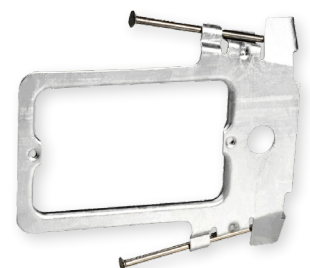

Deta 6065B

FLUSH MOUNT BOXES

Model	Company	Description
157/1PRM	Clipsal	Plastic Flush Mount Box 98 x 61 x 45mm
CLI157/1	Clipsal	Galvanised Steel Flush Mount Box 94 x 54 x 39
429R	HPM	Plastic Flush Mount Box 97 x 60 x 45mm

Clipsal 157/1PRM

PLASTERBOARD MOUNTING CLIPS

Model	Company	Description
711	HPM	6.4mm Plasterboard 50x76mm cutout
712	HPM	10mm Plasterboard 50x76mm cutout
154RM	Clipsal	5-10mm Plasterboard

HPM 711

STUD BRACKETS

Model	Company	Description
156/1	Clipsal	Vertical L Bracket for studs. 84mm centres
143	HPM	Horizontal L Bracket for studs. 84mm centres

HPM 143

SCREWS

6-32 or M3.5x0.8mm. 32mm Length.