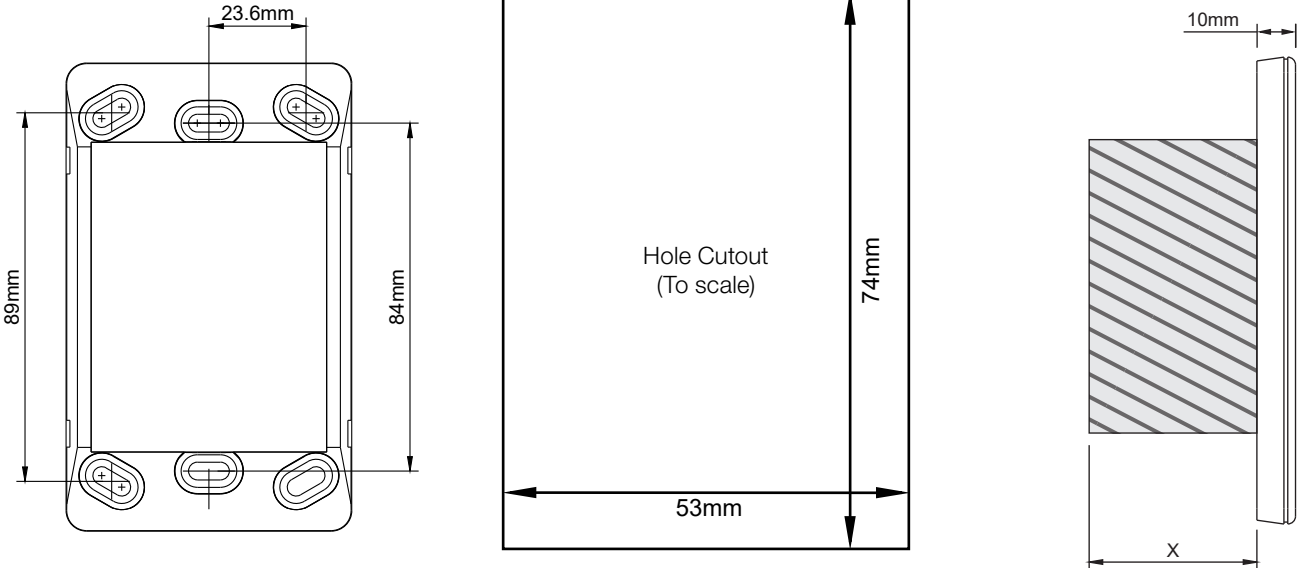

WALL PANEL MOUNTING HARDWARE GUIDE

INTRODUCTION

The “WP” version of wall panels from Australian Monitor are compatible with a wide variety of industry standard mounting accessories. Below is an example selection of suitable hardware and sizing information to ensure a successful installation.

Products	Facia Dimension (H x W x D)	In Wall Depth (X)	Mounting Centres
WP4R	121 x 82 x 10mm	"30mm Includes euroblock plug and wire escape"	84mm
WP10			
WPVOL			
WPBT			
WPML			
WPXLR		25mm	
WP2XLR		25mm	
WPTLOCK		25mm	
VC10		40mm	
VC25		40mm	
VC50		45mm	
VC100		50mm	
VC-LIN		20mm	
VC-LOG		20mm	