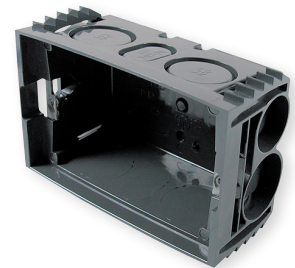

HPM VIVO COVER PLATES

Wall Panels are compatible with HPM VIVO™ cover plates.

Simply replace the standard white or black cover plate with another colour to match your install aesthetic. HPM VIVO™ cover plates are available in Australia from all good electrical wholesalers.

A brand of **Legrand**

VIVO™

Model	Company	Description
WPCOVER-W	Australian Monitor	Australian Monitor Wall Panel Cover - White
WPCOVER-B	Australian Monitor	Australian Monitor Wall Panel Cover - Black
EVPLWE	HPM	White Gloss coverplate
EVPLGR	HPM	Grey Gloss coverplate
EVPLLG	HPM	Light Grey coverplate
EVPLKH	HPM	Khaki coverplate
EVPLDG	HPM	Dark grey coverplate
EVPLBU	HPM	Pop Blue coverplate
EVPLPI	HPM	Pop Pink coverplate
EVPLRD	HPM	Bright Red coverplate
EVPLMT	HPM	Mint coverplate EA
EVPLMS	HPM	Silver coverplate EA
EVPLCO	HPM	Copper coverplate EA
EVPLBL	HPM	Graphite coverplate EA
EVPLPG	HPM	Reflection Rose Gold coverplate
EVPLCH	HPM	Reflection Chrome coverplate

MOUNTING BLOCK BOXES

Try to avoid mounting blocks with an enclosed rear as they are typically shallower than the advertised depth.

IMPORTANT: The VC10, VC25, VC50, VC100 are NOT compatible with these boxes as the depth is too large. Use mounting clips or stud brackets instead.

Deta 6065B

FLUSH MOUNT BOXES

Model	Company	Description
157/1PRM	Clipsal	Plastic Flush Mount Box 98 x 61 x 45mm
CLI157/1	Clipsal	Galvanised Steel Flush Mount Box 94 x 54 x 39
429R	HPM	Plastic Flush Mount Box 97 x 60 x 45mm